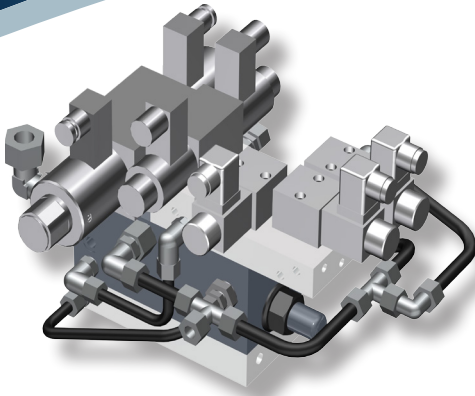

June 2017

NEW - AVAILABLE NOW!
REINTJES Fast Clutch „FC“

A new gearbox control valve option is now available which offers significantly faster response and seamless gear shifting times.

FEATURES

- Faster shifting times (ahead and astern in less than 1 sec)
- Soft clutch engagement
- 100% retrofit-able for existing gears
- No change to existing service intervals

AVAILABLE FOR RANGES (small gears up to series 572)

- WAF / LAF
- WVS / WLS
- ZWVS

APPLICATIONS THAT WILL BENEFIT

- Wind Farm Transfer / Supply Vessels
- Towboats
- Yachts
- Fishing Vessels
- Inland Waterway Vessels