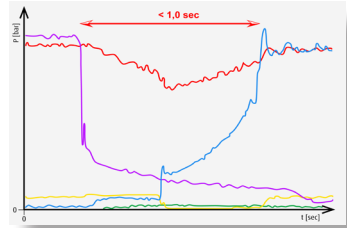

June 2017

NEW - AVAILABLE NOW!
REINTJES Fast Clutch „FC“

A new gearbox control valve option is now available which offers significantly faster response and seamless gear shifting times.

FEATURES

- Faster shifting times (ahead and astern in less than 1 sec)
- Soft clutch engagement
- 100% retrofit-able for existing gears
- No change to existing service intervals